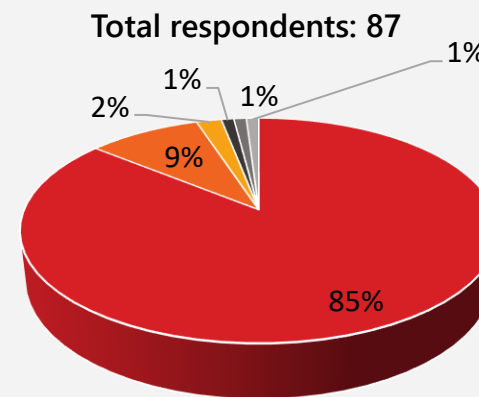

SATISFACTION WITH THE QUALITY OF TEACHING THE COURSE UNITS

- I fully agree with it
- I partially agree with it
- I do not have my opinion on that
- I tend to disagree
- I completely object to that
- Did not answer

94% of students who responded are **highly satisfied** or **satisfied** with quality of the course units of the master's degree study programme *Social Work with Children and Youth* of the study field *Social Work*.