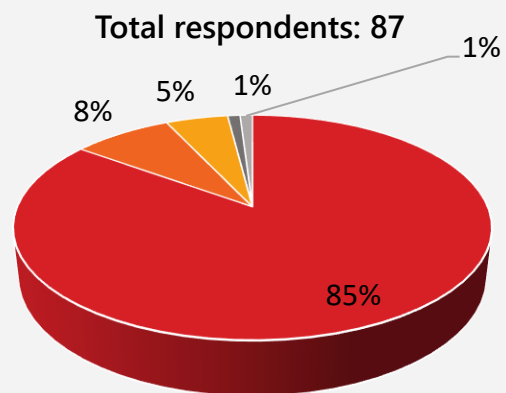

SATISFACTION WITH THE QUALITY OF THE CONTENT (TOPICS) OF THE COURSE UNITS

- I fully agree with it
- I partially agree with it
- I do not have my opinion on that
- I tend to disagree
- I completely object to that
- Did not answer

SATISFACTION WITH THE QUALITY OF TEACHING THE COURSE UNITS