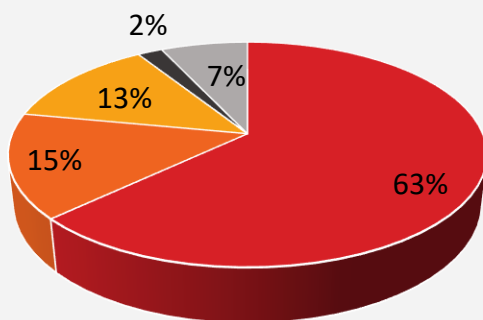

MYKOLAS ROMERIS UNIVERSITY

Quality of the master's degree study programme
Logistics management of the study field *Management*

between 2023-09-01 and 2024-06-30

Students' opinions presentation

GENERAL EVALUATION OF QUALITY OF THE COURSE UNITS between 2023-09-01 and 2024-06-30

SATISFACTION WITH THE QUALITY OF THE CONTENT (TOPICS) OF THE COURSE UNITS

Total respondents: 175

- I fully agree with it
- I partially agree with it
- I do not have my opinion on that
- I tend to disagree
- I completely object to that
- Did not answer