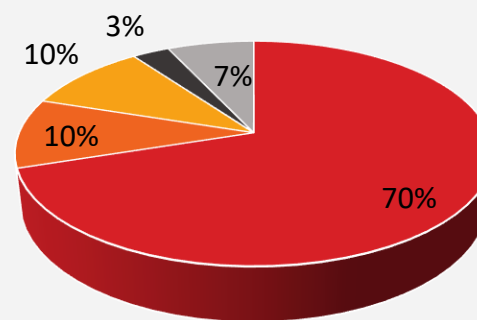

SATISFACTION WITH THE QUALITY OF THE CONTENT (TOPICS) OF THE COURSE UNITS

Total respondents: 175

- I fully agree with it
- I partially agree with it
- I do not have my opinion on that
- I tend to disagree
- I completely object to that
- Did not answer

SATISFACTION WITH THE QUALITY OF TEACHING THE COURSE UNITS

Total respondents: 175

- I fully agree with it
- I partially agree with it
- I do not have my opinion on that
- I tend to disagree
- I completely object to that
- Did not answer