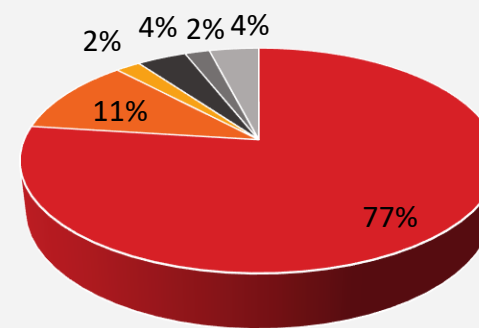

GENERAL EVALUATION OF QUALITY OF THE COURSE UNITS between 2023-09-01 and 2024-06-30

SATISFACTION WITH THE QUALITY OF THE CONTENT (TOPICS) OF THE COURSE UNITS

Total respondents: 171

- I fully agree with it
- I partially agree with it
- I do not have my opinion on that
- I tend to disagree
- I completely object to that
- Did not answer

SATISFACTION WITH THE QUALITY OF TEACHING THE COURSE UNITS

Total respondents: 171

- I fully agree with it
- I partially agree with it
- I do not have my opinion on that
- I tend to disagree
- I completely object to that
- Did not answer