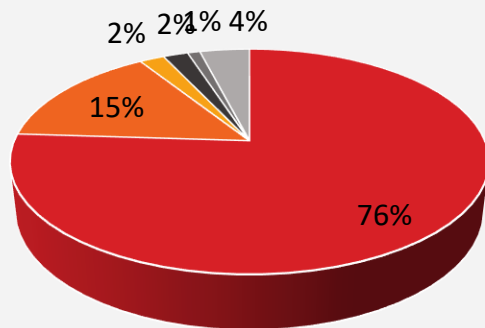

GENERAL EVALUATION OF QUALITY OF THE COURSE UNITS between 2023-09-01 and 2024-06-30

SATISFACTION WITH THE QUALITY OF THE CONTENT (TOPICS) OF THE COURSE UNITS

Total respondents: 171