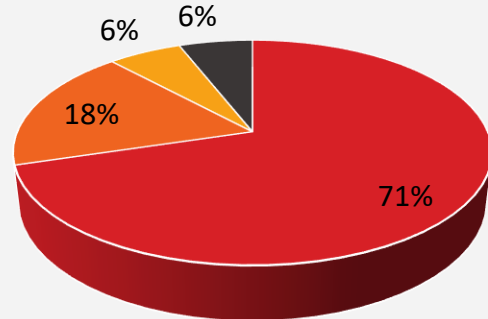

GENERAL EVALUATION OF QUALITY OF THE STUDY PROGRAMME between 2023-09-01 and 2024-06-30

SATISFACTION WITH THE QUALITY OF THE STUDY PROGRAMME

Total respondents: 17