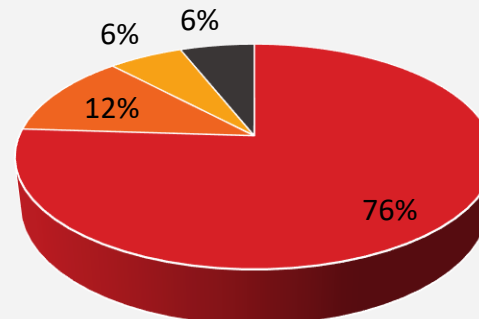

THE STUDY PROGRAMME MET STUDENTS' EXPECTATIONS

Total respondents: 17

- I fully agree with it
- I partially agree with it
- I do not have my opinion on that
- I tend to disagree
- I completely object to that
- Did not answer

88% of students who responded are **highly satisfied** or **satisfied** with quality of the master's degree study programme *Labour Law LL.M* of the study field *Law*.